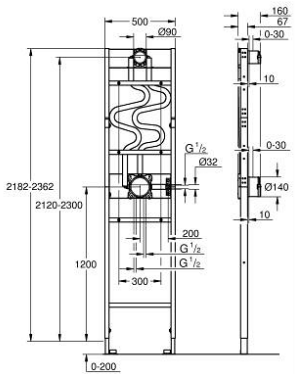

10 399 499 90 RAPIDO SHOWER FRAME ELEMENT FOR DUO CONCEALED SHOWER INSTALLATION

ÜRÜN AÇIKLAMASI

- for shower installations with one hand shower and a duo spray head shower
- pre-mounted rough-in set GROHE Rapido SmartBox (35 604)
- pre-mounted rough-in set 9.5 l/min for head shower (107 241 9990)
- pre-mounted wall outlet for hand shower
- pre-mounted and insulated mixed water pipes
- for on-the-wall installations or dry-cladding
- elektrostatik kaplamalı çelik çerçeve, kendinden destekli
- completely pre-assembled
- derinlik ayarlanabilir
- aşağıda 2 giriş , 1/2"
- min. installation depth (from rough wall to end finish) 77-107 mm
- min. installation depth (from rough wall to frame front) 67 mm
- head shower outlet height adjustable by 180 mm
- sealing fleeces
- leak test done ex factory
- suitable for concealed 3-function trim sets
- suitable for GROHE shower outlet elbows with male connection threads, 1/2"
- suitable for Rainshower SmartActive 310 2-spray head shower with 430 mm shower arm
- for on-the-wall installation please order wall brackets 103 999 9990 (sold separately)

Pure Freude
an Wasser

10 399 499 90 RAPIDO SHOWER FRAME ELEMENT FOR DUO CONCEALED SHOWER INSTALLATION

Bu yedek parça listesi için büyük görsel mevcut değil

YEDEK PARÇALAR, Ağustos 2023 – now

1: Conta kiti (Sipariş no. 48263000)