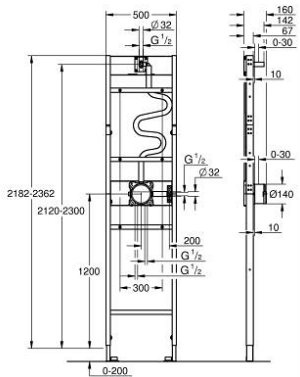

10 399 399 90 RAPIDO SHOWER FRAME ELEMENT FOR MONO CONCEALED SHOWER INSTALLATION

ÜRÜN AÇIKLAMASI

- for shower installations with one hand shower and a Mono head shower
- pre-mounted rough-in set GROHE Rapido SmartBox (35 604)
- pre-mounted wall outlets for hand and head shower
- pre-mounted and insulated mixed water pipes
- for on-the-wall installations or dry-cladding
- elektrostatik kaplamalı çelik çerçeve, kendinden destekli
- completely pre-assembled
- derinlik ayarlanabilir
- aşağıda 2 giriş , 1/2"
- min. installation depth (from rough wall to end finish) 77-107 mm
- min. installation depth (from rough wall to frame front) 67 mm
- head shower outlet height adjustable by 180 mm
- sealing fleeces
- leak test done ex factory
- suitable for concealed 2-function trim sets
- suitable for GROHE shower outlet elbows with male connection threads, 1/2"
- suitable for GROHE shower arms with male connection threads, 1/2"
- for on-the-wall installation please order wall brackets 103 999 9990 (sold separately)

Pure Freude
an Wasser

10 399 399 90 RAPIDO SHOWER FRAME ELEMENT FOR MONO CONCEALED SHOWER INSTALLATION

Bu yedek parça listesi için büyük görsel mevcut değil

YEDEK PARÇALAR, Ağustos 2023 – now

1: Conta kiti (Sipariş no. 48263000)