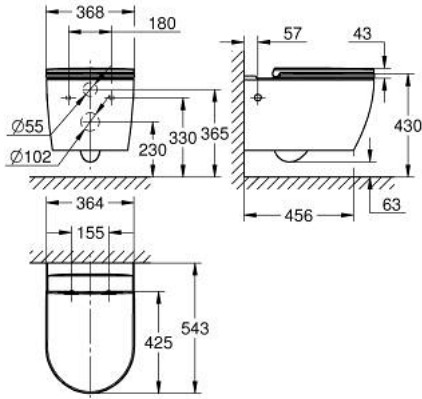

10 386 0SH 00 **BAU CERAMIC WALL HUNG WC SET**

ÜRÜN AÇIKLAMASI

- Renk: alp beyazı
- içerdđđi parçalar:
- Bau Ceramic wall hung WC
- for concealed cistern
- horizontal outlet
- wash down
- rimless
- class 1, full flush 5 l, 4 l according to EN997
- flushes with 3 l, 2 l for small flush
- flushes with 6 l for full flush
- sanitary ware
- WC seat with lid (39 913 001)
- soft close
- quick release function
- detachable
- material: Duroplast
- including fixation set