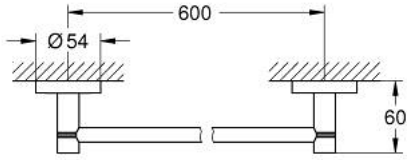

10 225 124 30 ESSENTIALS HAVLULUK

ÜRÜN AÇIKLAMASI

- Renk: matte black
- metal
- 654 mm (fonksiyonel uzunluk 600 mm)
- ankastre montaj
- holding force: max. 10 kg
- the specified holding capacity is valid for static (slowly applied) load and intended use only